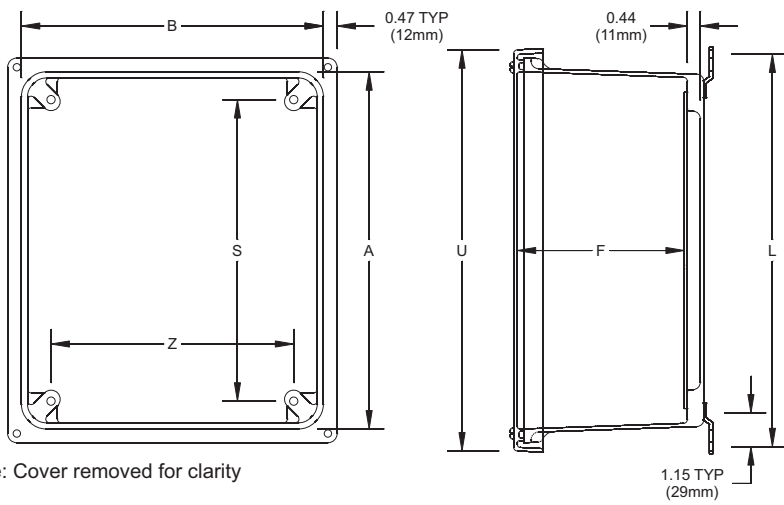

4-screw
lift-off cover

**AM1086
AM1206**

2-screw
hinged cover

**AM1086H
AM1206H**

Snap latch
hinged cover

**AM1086L
AM1206L**

Twist latch
hinged cover

**AM1086T
AM1206T**

Nominal 1/8" (3mm) wall thickness

| Part No. | A | B | C | F | S | Z | H | L | U | W |
|----------|--------|--------|--------|--------|--------|--------|--------|--------|--------|--------|
| AM1086 | 258 mm | 210 mm | 156 mm | 144 mm | 210 mm | 159 mm | 178 mm | 284 mm | 298 mm | 250 mm |
| AM1086H | 258 mm | 210 mm | 156 mm | 144 mm | 210 mm | 159 mm | 178 mm | 284 mm | 298 mm | 250 mm |
| AM1086L | 258 mm | 210 mm | 156 mm | 144 mm | 210 mm | 159 mm | 178 mm | 284 mm | 298 mm | 250 mm |
| AM1086T | 258 mm | 210 mm | 156 mm | 144 mm | 210 mm | 159 mm | 178 mm | 284 mm | 298 mm | 250 mm |
| AM1206 | 308 mm | 261 mm | 156 mm | 144 mm | 260 mm | 210 mm | 229 mm | 335 mm | 349 mm | 301 mm |
| AM1206H | 308 mm | 261 mm | 156 mm | 144 mm | 260 mm | 210 mm | 229 mm | 335 mm | 349 mm | 301 mm |
| AM1206L | 308 mm | 261 mm | 156 mm | 144 mm | 260 mm | 210 mm | 229 mm | 335 mm | 349 mm | 301 mm |
| AM1206T | 308 mm | 261 mm | 156 mm | 144 mm | 260 mm | 210 mm | 229 mm | 335 mm | 349 mm | 301 mm |