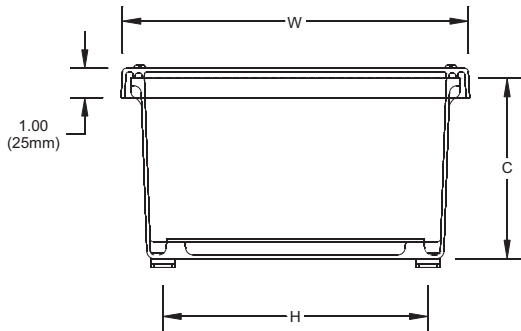

4-screw
lift-off cover

**AM1086
AM1206**

2-screw
hinged cover

**AM1086H
AM1206H**

Snap latch
hinged cover

**AM1086L
AM1206L**

Twist latch
hinged cover

**AM1086T
AM1206T**

Nominal 1/8" (3mm) wall thickness

| Part No. | A | B | C | F | S | Z | H | L | U | W |
|----------|--------|--------|--------|--------|--------|--------|--------|--------|--------|--------|
| AM1086 | 258 mm | 210 mm | 156 mm | 144 mm | 210 mm | 159 mm | 178 mm | 284 mm | 298 mm | 250 mm |
| AM1086H | 258 mm | 210 mm | 156 mm | 144 mm | 210 mm | 159 mm | 178 mm | 284 mm | 298 mm | 250 mm |
| AM1086L | 258 mm | 210 mm | 156 mm | 144 mm | 210 mm | 159 mm | 178 mm | 284 mm | 298 mm | 250 mm |
| AM1086T | 258 mm | 210 mm | 156 mm | 144 mm | 210 mm | 159 mm | 178 mm | 284 mm | 298 mm | 250 mm |
| AM1206 | 308 mm | 261 mm | 156 mm | 144 mm | 260 mm | 210 mm | 229 mm | 335 mm | 349 mm | 301 mm |
| AM1206H | 308 mm | 261 mm | 156 mm | 144 mm | 260 mm | 210 mm | 229 mm | 335 mm | 349 mm | 301 mm |
| AM1206L | 308 mm | 261 mm | 156 mm | 144 mm | 260 mm | 210 mm | 229 mm | 335 mm | 349 mm | 301 mm |
| AM1206T | 308 mm | 261 mm | 156 mm | 144 mm | 260 mm | 210 mm | 229 mm | 335 mm | 349 mm | 301 mm |